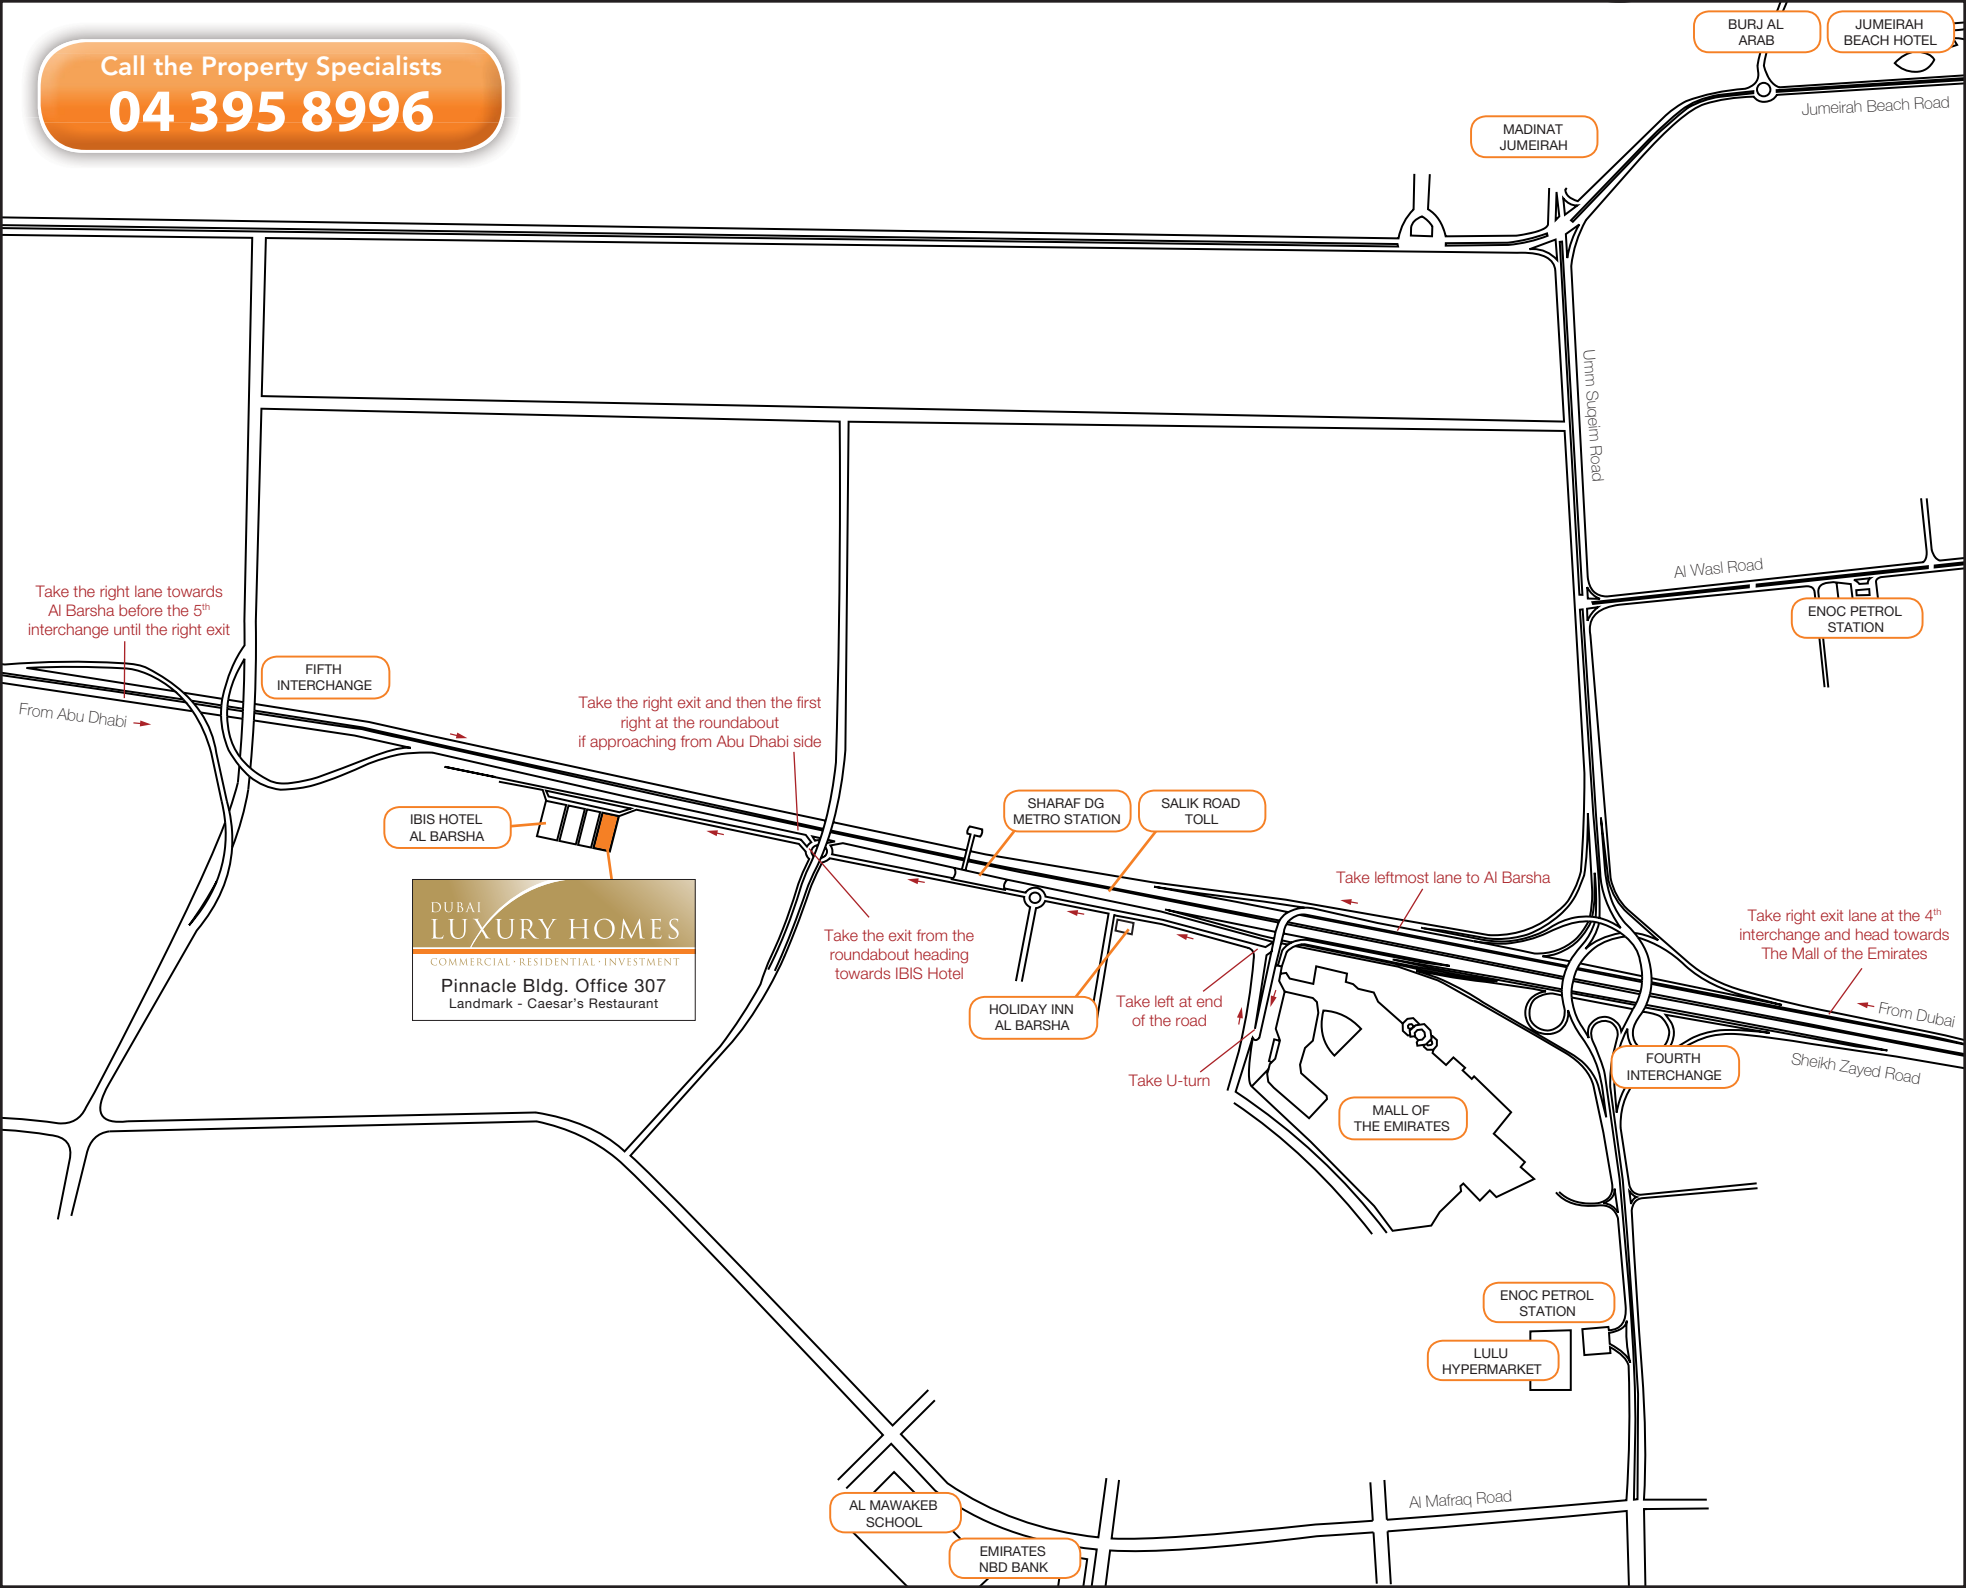

Call the Property Specialists

04 395 8996

BURJ AL ARAB
JUMEIRAH BEACH HOTEL

MADINAT JUMEIRAH

Umm Suqaim Road

Al Wasl Road

ENOC PETROL STATION

FIFTH INTERCHANGE

Take the right lane towards Al Barsha before the 5th interchange until the right exit

From Abu Dhabi

Take the right exit and then the first right at the roundabout if approaching from Abu Dhabi side

IBIS HOTEL AL BARSHA

DUBAI LUXURY HOMES
COMMERCIAL - RESIDENTIAL - INVESTMENT
Pinnacle Bldg. Office 307
Landmark - Caesar's Restaurant

SHARAF DG METRO STATION

SALIK ROAD TOLL

Take leftmost lane to Al Barsha

Take the exit from the roundabout heading towards IBIS Hotel

HOLIDAY INN AL BARSHA

Take left at end of the road

Take U-turn

Take right exit lane at the 4th interchange and head towards The Mall of the Emirates

From Dubai

FOURTH INTERCHANGE

Sheikh Zayed Road

MALL OF THE EMIRATES

ENOC PETROL STATION

LULU HYPERMARKET

AL MAWAKEB SCHOOL

Al Matraq Road

EMIRATES NBD BANK